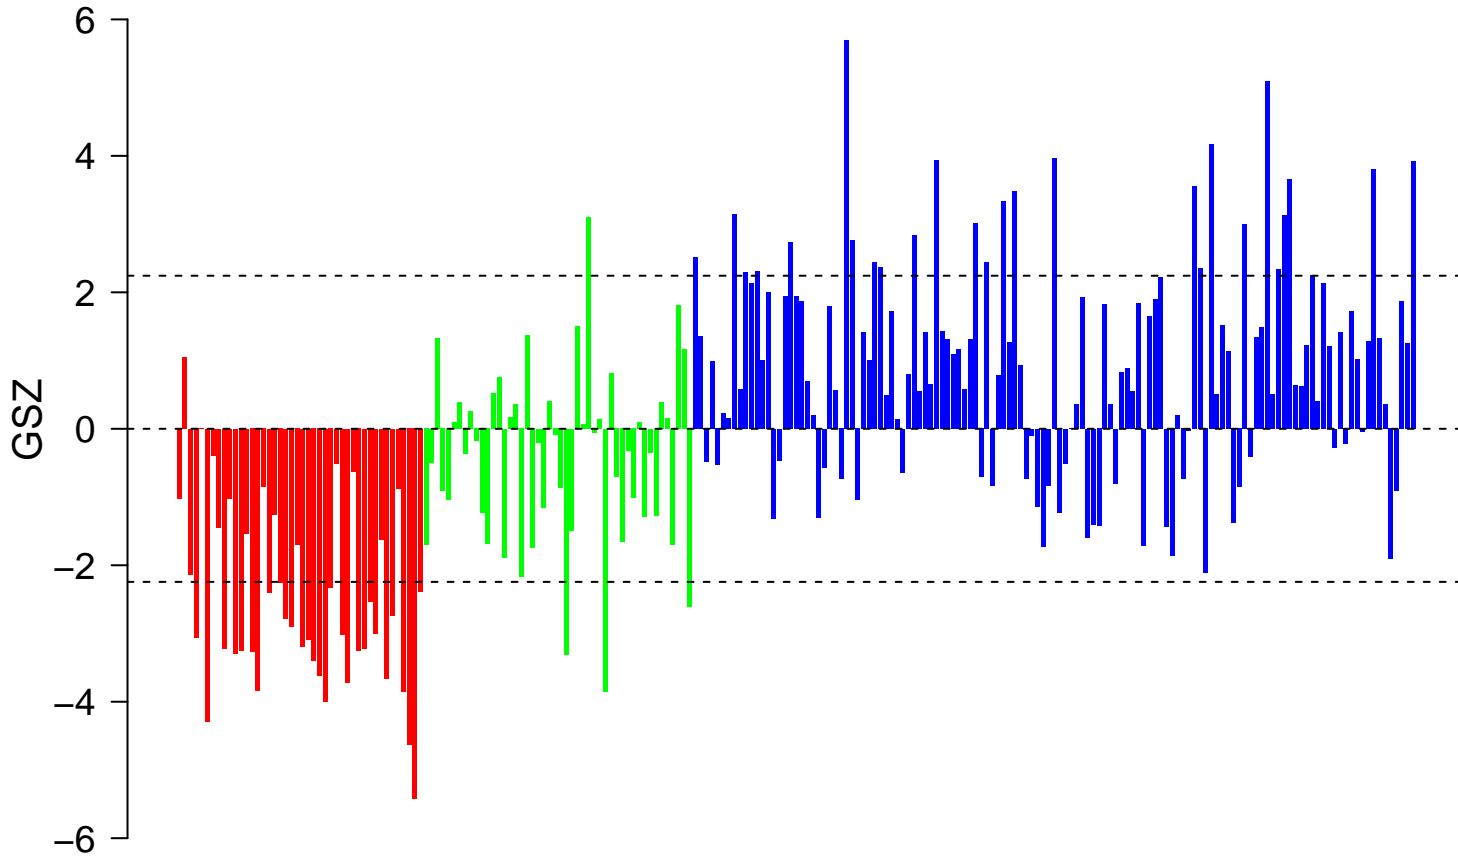

KOYAMA_SEMA3B_TARGETS_UP

■ on
■ -
□ off

KOYAMA_SEMA3B_TARGETS_UP